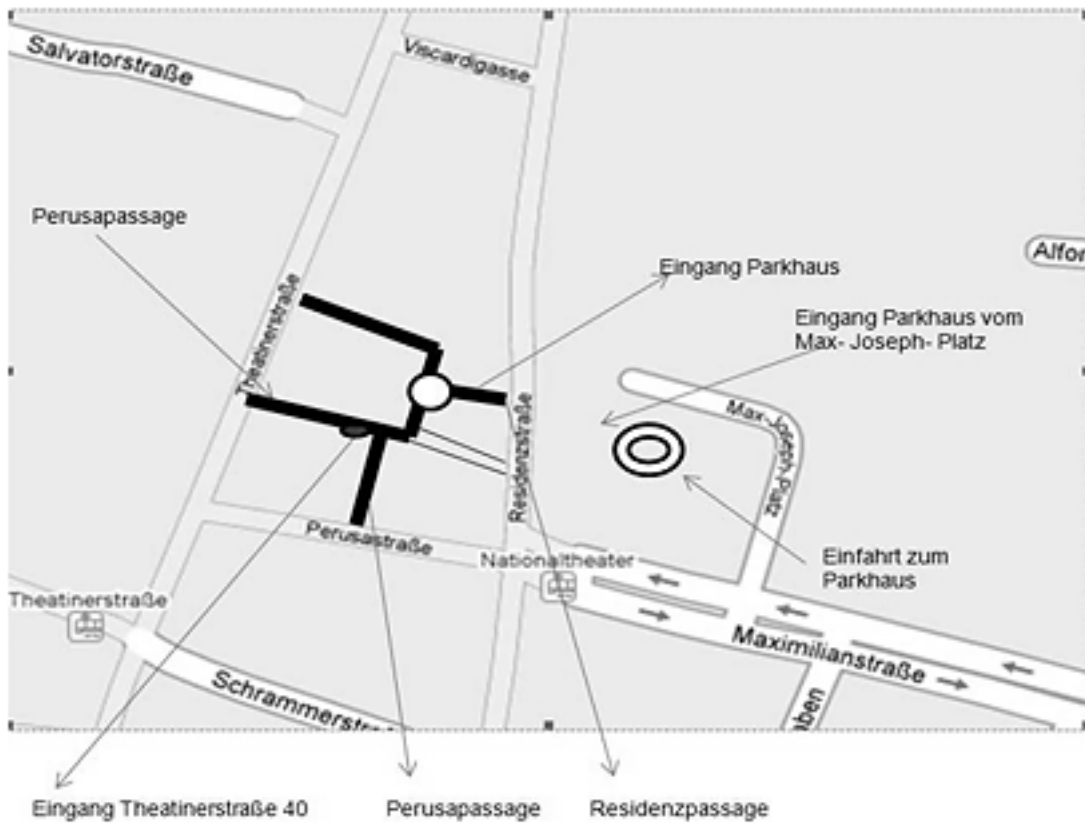

PERUSA LOCATION PLAN

... however you choose to travel:
We would be happy to help you find our office.
Call us on **089-2 38 87 89-0** for assistance.